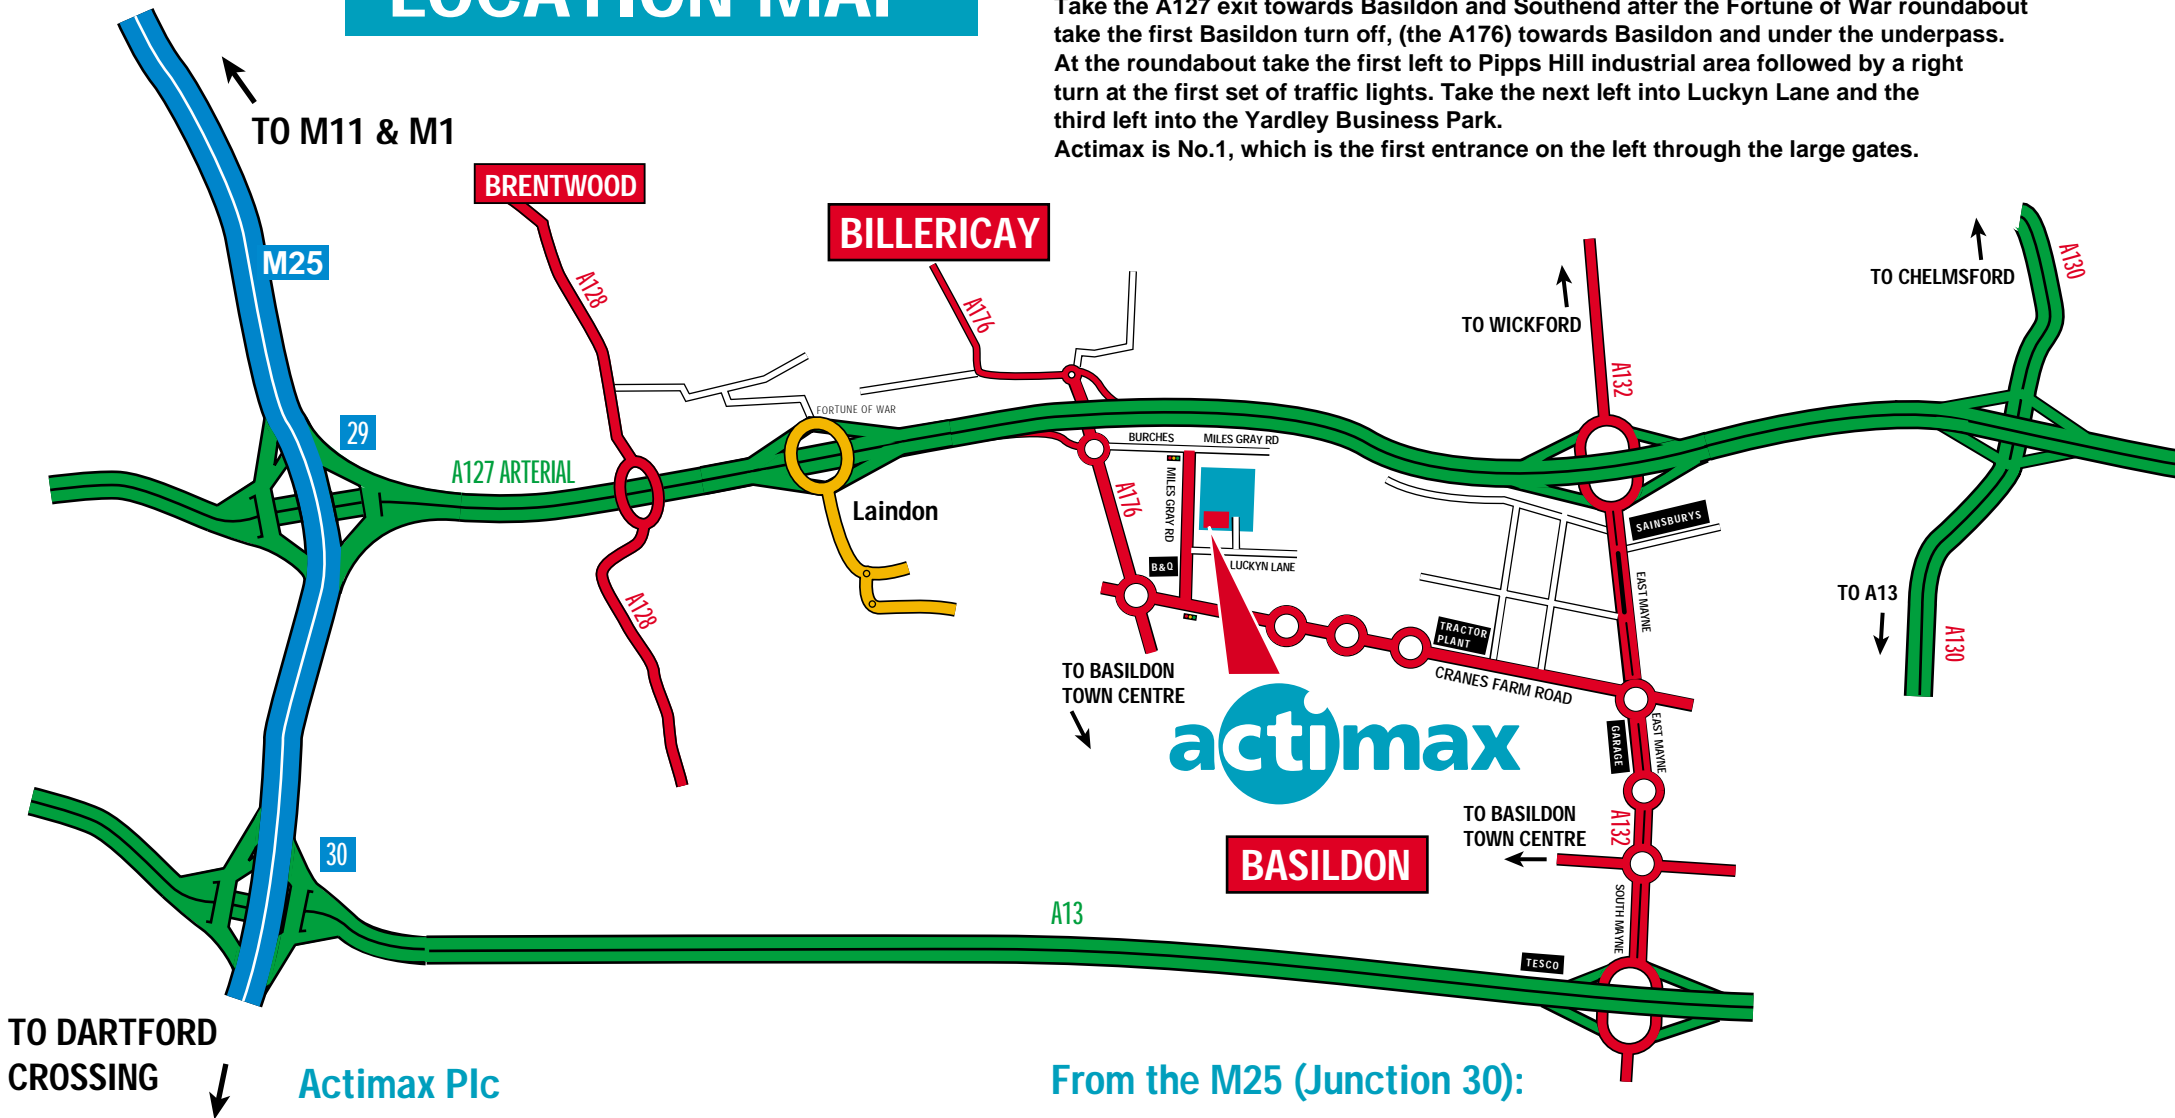

# LOCATION MAP

## From the M25 (Junction 29):

Take the A127 exit towards Basildon and Southend after the Fortune of War roundabout take the first Basildon turn off, (the A176) towards Basildon and under the underpass. At the roundabout take the first left to Pipp's Hill industrial area followed by a right turn at the first set of traffic lights. Take the next left into Luckyn Lane and the third left into the Yardley Business Park. Actimax is No.1, which is the first entrance on the left through the large gates.

TO DARTFORD  
CROSSING

## From the M25 (Junction 30):

Take the A13 towards Basildon and Southend. Take the second turning to Basildon (South Mayne), the A132, towards industrial areas go straight across the first roundabout onto East Mayne, then go straight across the next roundabout and then left at the following roundabout into Cranes Farm Road. Follow this road along and straight over 3 roundabouts and turn right at B&Q in the right hand filter at the traffic lights. Take the second right into Luckyn Lane and then the third industrial park on the left into Yardley Business Park. Actimax is No.1, which is the second entrance on the left through the large gates.